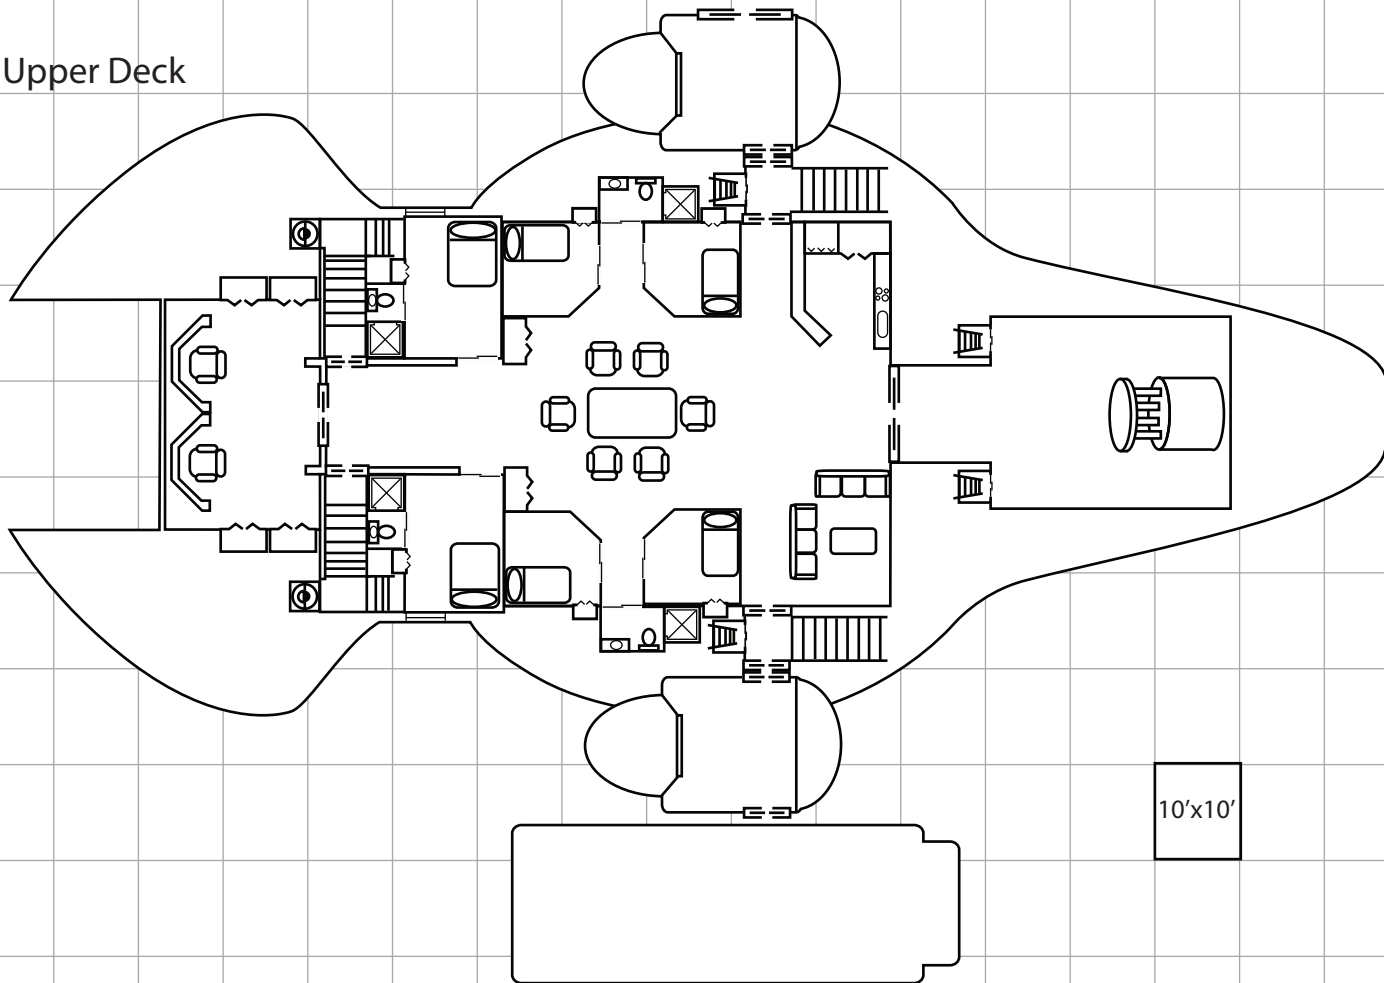

Bisai Wasp 01-MBT475

MINERVA

Upper Deck

Lower Deck